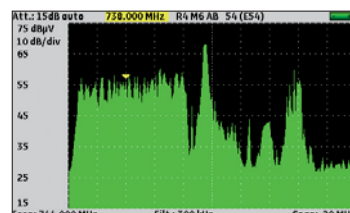

Fast spectrum analysis