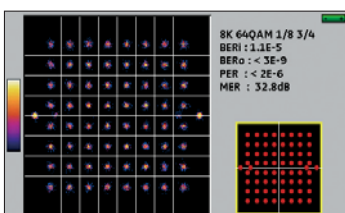

All DVB-T measurements

The 7806 provides all measurements in DVB-T (COFDM modulation). You will have :BER, MER and lost packets.

SEFRAM 7806: remote supply from 5V to 24V is included

When the remote supply is needed for external amplifiers the 7806 will offer the following voltages 5V, 13V, 18V and 24V.

LCD colour display with display of MPEG-2 and MPEG-4 TV programs

The 7806 offers a bright LCD TFT display for measurements results and for free-to-air TV programs (MPEG-2 and MPEG-4).

All necessary functions available to analyse signals

The 7806 includes a spectrum analyser, display the constellation diagram in COFDM and the echoes (guard interval).

**SEFRAM
7806**

USB interface

The 7806 includes two USB interfaces for updating and getting the benefit of free firmware updates. They can be used to transfer data to a computer to create reports when you measurements campaigns are done.