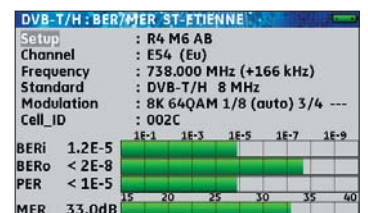

BER - MER in COFDM

CE * free to air

Sefram
INSTRUMENTS & SYSTEMES